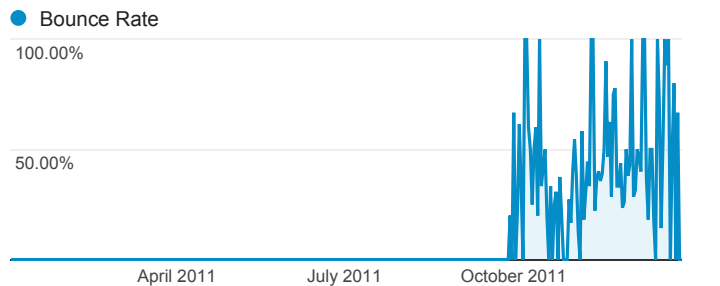

Country	Sessions	% New Sessions
United States	657	36.38%
Brazil	17	52.94%
Canada	17	76.47%
Russia	8	100.00%
Australia	6	83.33%
Indonesia	5	100.00%
United Kingdom	4	75.00%
South Africa	4	100.00%
Iran	3	100.00%
Mexico	3	100.00%

Users and New Users

● Users ● New Users

Pageviews by Page

Page	Pageviews
/	938
/rangelandswest	501
/dashboard	299
/arizona	293
/home	134
/user/login	132
/my-content	113
/content/hot-topics-rangelands	76
/user	68
/maps/NorthAmerica	64

Avg. Session Duration and Pages / Session

Bounce Rate

Sessions and % New Sessions by Default Channel Grouping

Default Channel Grouping	Sessions	% New Sessions
(not set)	769	43.82%

Sessions and % New Sessions by Source