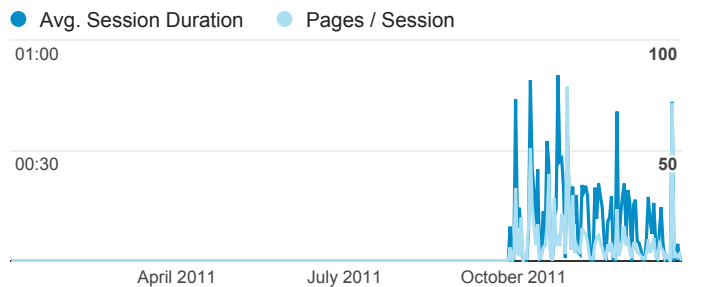

Country	Sessions	% New Sessions
United States	657	36.38%
Brazil	17	52.94%
Canada	17	76.47%
Russia	8	100.00%
Australia	6	83.33%
Indonesia	5	100.00%
United Kingdom	4	75.00%
South Africa	4	100.00%
Iran	3	100.00%
Mexico	3	100.00%

Users and New Users

● Users ● New Users

Pageviews by Page

Page	Pageviews
/	938
/rangelandswest	501
/dashboard	299
/arizona	293
/home	134
/user/login	132
/my-content	113
/content/hot-topics-rangelands	76
/user	68
/maps/NorthAmerica	64

Avg. Session Duration and Pages / Session

Bounce Rate

Sessions and % New Sessions by Default Channel Grouping

Default Channel Grouping	Sessions	% New Sessions
(not set)	769	43.82%

Sessions and % New Sessions by Source